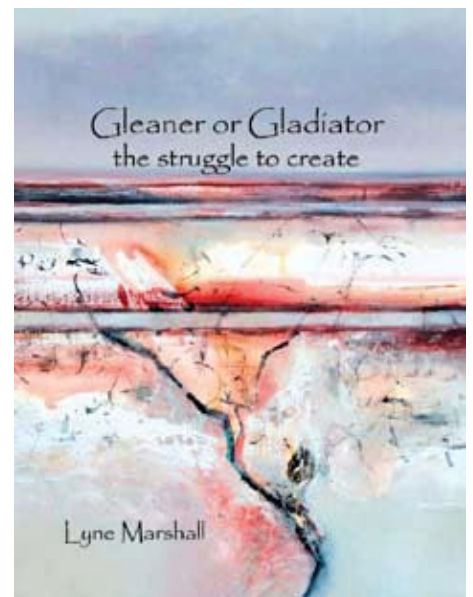

Written and illustrated and compiled by Lyne Marshall

'a painting of a painter's mind' L. R. Social Worker, New York.

Lyne Marshall is a contemporary Australian artist who has exhibited extensively in Australia and overseas. This book is the result of her ongoing research towards a better understanding of the elements involved in producing emotive artworks. It is not a set of step-by-step instructions to creativity but rather a book for anyone seeking to understand the creative process and contemporary art. Of benefit to artists and art students seeking growth, it may also be useful to anyone wanting to invite creativity into their lives. Using narrative to describe her own struggle to create, she explores how we can reclaim our childhood ability to be naturally creative. It includes creative exercises and covers issues facing practising artists.

'With a rare gift of true spontaneous creativity together with a sharp analytical mind and truly generous spirit, the author provides insight into her wonderful spiritual approach to art and strong underlying technical skill' N.

S. Artist, Sydney

'written with such candour, clarity and energy'

S. D. Educator and Artist, Queensland

'Your painting gives me a lot of joyousness and peace, helpful for my body and heart'

J. Z. Counsellor, Shanghai

275 x 210 mm – 80 pages

Order Form --Gleaner or gladiator :the struggle to create

Name -----

Address -----

E-mail.....

Phone

ABN 71 230 352 749 Post to
Art Clique
177 Mountain Scrub Rd Tallegalla
Queensland 4340 Australia or e-mail lyne@artclique.com.au
WWW.ARTCLIQUE.COM.AU Pay Pal available contact Lyne
Ph 07 5426 8428 Fax 07 5426 8439 OS 61 7 5426 8428

$44 includes P&H each book within Aust
$55 International orders / international cheques
unable to be accepted, sorry...

Number of books _____ $ _____
Total $ _____

Payment Options

I enclose my Aust cheque/money order
or charge Mastercard / Visa

Expiry Date ____/____

Name _____

Signature _____